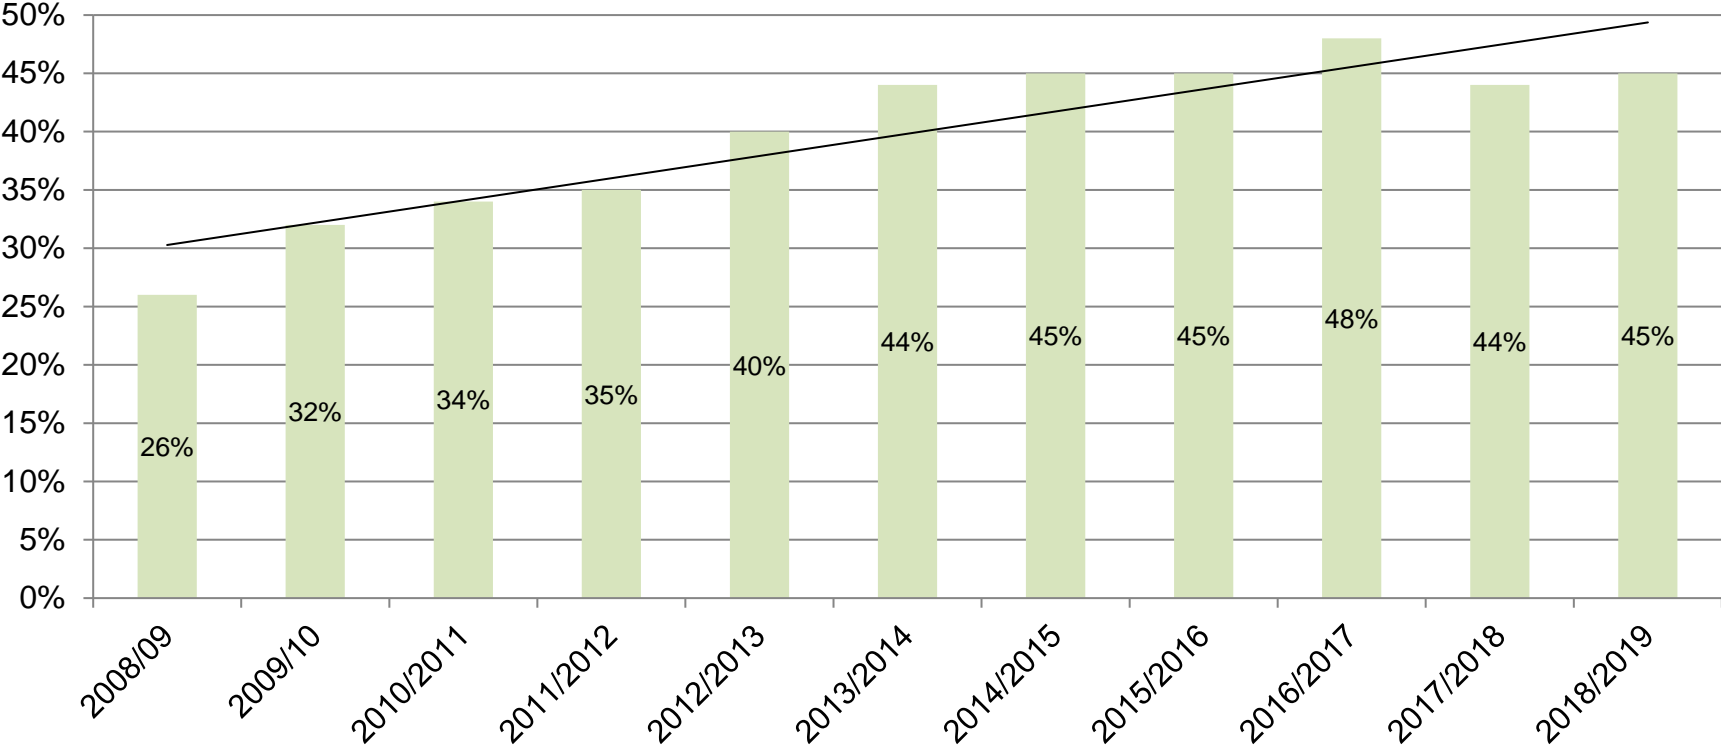

W.K. KELLOGG FOUNDATION U.S.-BASED WORKFORCE AND BOARD COMPOSITION REPORT

by Race/Ethnicity, Gender and Job Category

Aug. 31, 2019

A group of diverse professionals are sitting at an outdoor table in a courtyard, smiling and engaged in conversation. The scene is set in a bright, sunny outdoor environment with trees and a brick building in the background. The group consists of several individuals of various ethnicities and ages, all appearing to be in a professional setting. A dark blue semi-transparent banner is overlaid across the bottom half of the image, containing the title text in white. In the bottom right corner, there is a small orange square logo with the letters 'Wk' stacked above 'KF' in white.

WORKFORCE COMPOSITION AND CHANGE OVER TIME

U.S.-based Workforce Representation by Race/Ethnicity

10-Year Comparison (2008/09-2018/19)

U.S.-based Workforce Composition People of Color Staff Representation Trend 10-Year Period (2008/09-2018/19)

U.S.-based Workforce Composition by Race/Ethnicity 10-Year Comparison (2008/09-2018/19)

Note: Percentages may not equal 100% due to rounding.

U.S.-based Workforce Representation by Gender 10-Year Comparison (2008/09-2018/19)