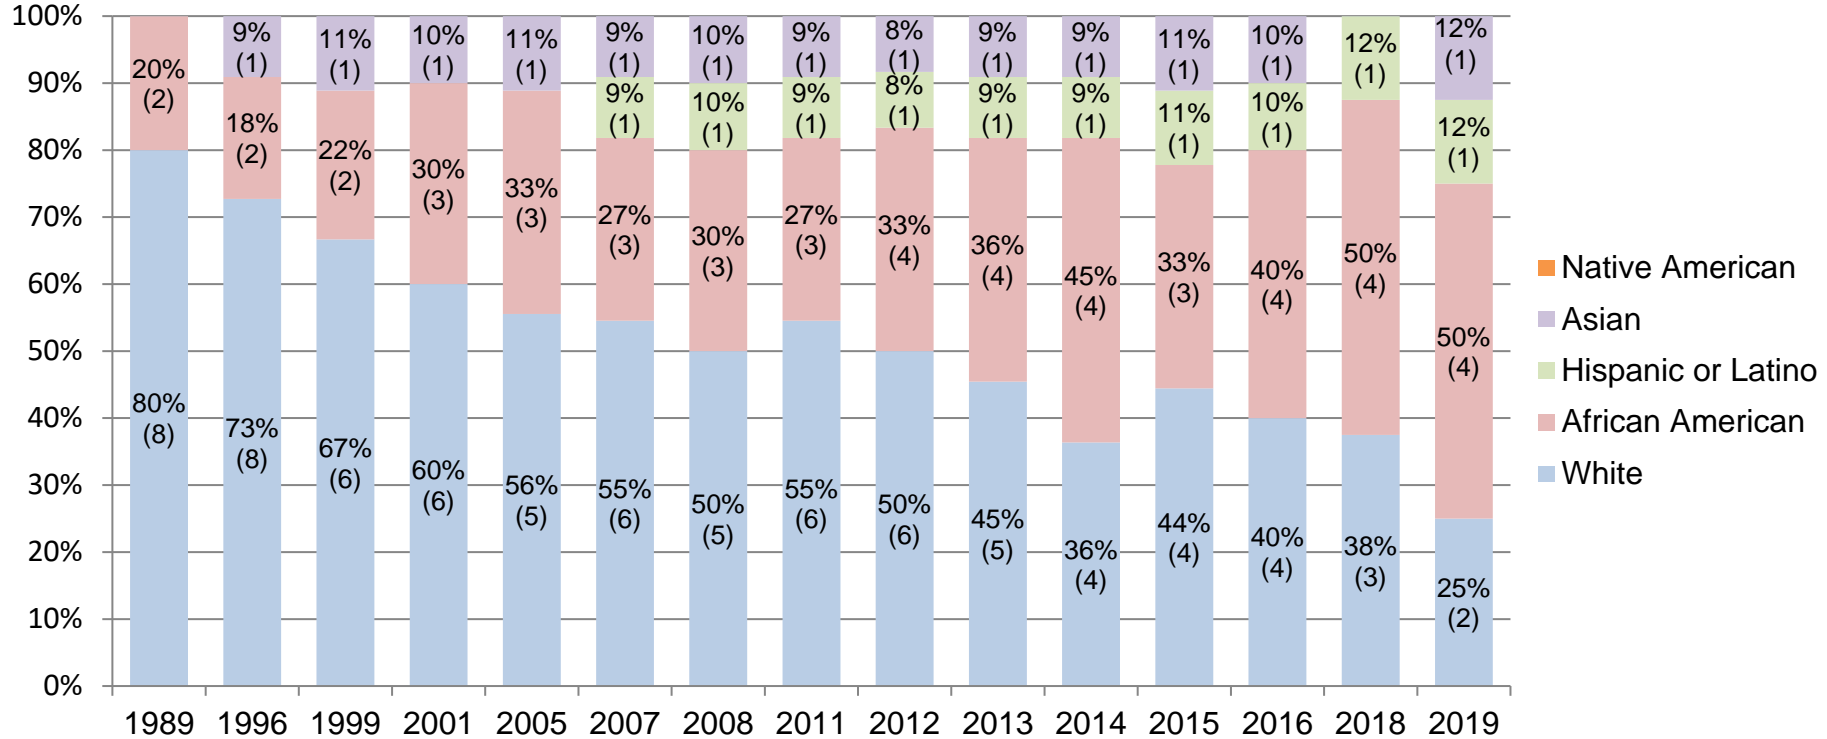

WORKFORCE COMPOSITION AND CHANGE OVER TIME

U.S.-based Workforce Representation by Race/Ethnicity

10-Year Comparison (2008/09-2018/19)

U.S.-based Workforce Composition People of Color Staff Representation Trend 10-Year Period (2008/09-2018/19)

WORKFORCE COMPOSITION BY JOB CATEGORY

U.S.-based Workforce Composition by Race/Ethnicity and Job Category as of August 31, 2019

U.S.-based Workforce Representation by Race/Ethnicity and Job Category 10-Year Comparison (2008/09-2018/19)

U.S.-based Workforce Composition by Gender and Job Category as of August 31, 2019

U.S.-based Workforce Composition by Gender and Job Category 10-Year Comparison (2008/09-2018/19)

BOARD COMPOSITION

Board of Trustees Race/Ethnicity Composition 30-Year Period (1989-2019)

Note: No data is shown for years in which there were no changes. Percentages may not equal 100% due to rounding.

Board of Trustees Gender Composition 30-Year Period (1989-2019)

Note: No data is shown for years in which there were no changes