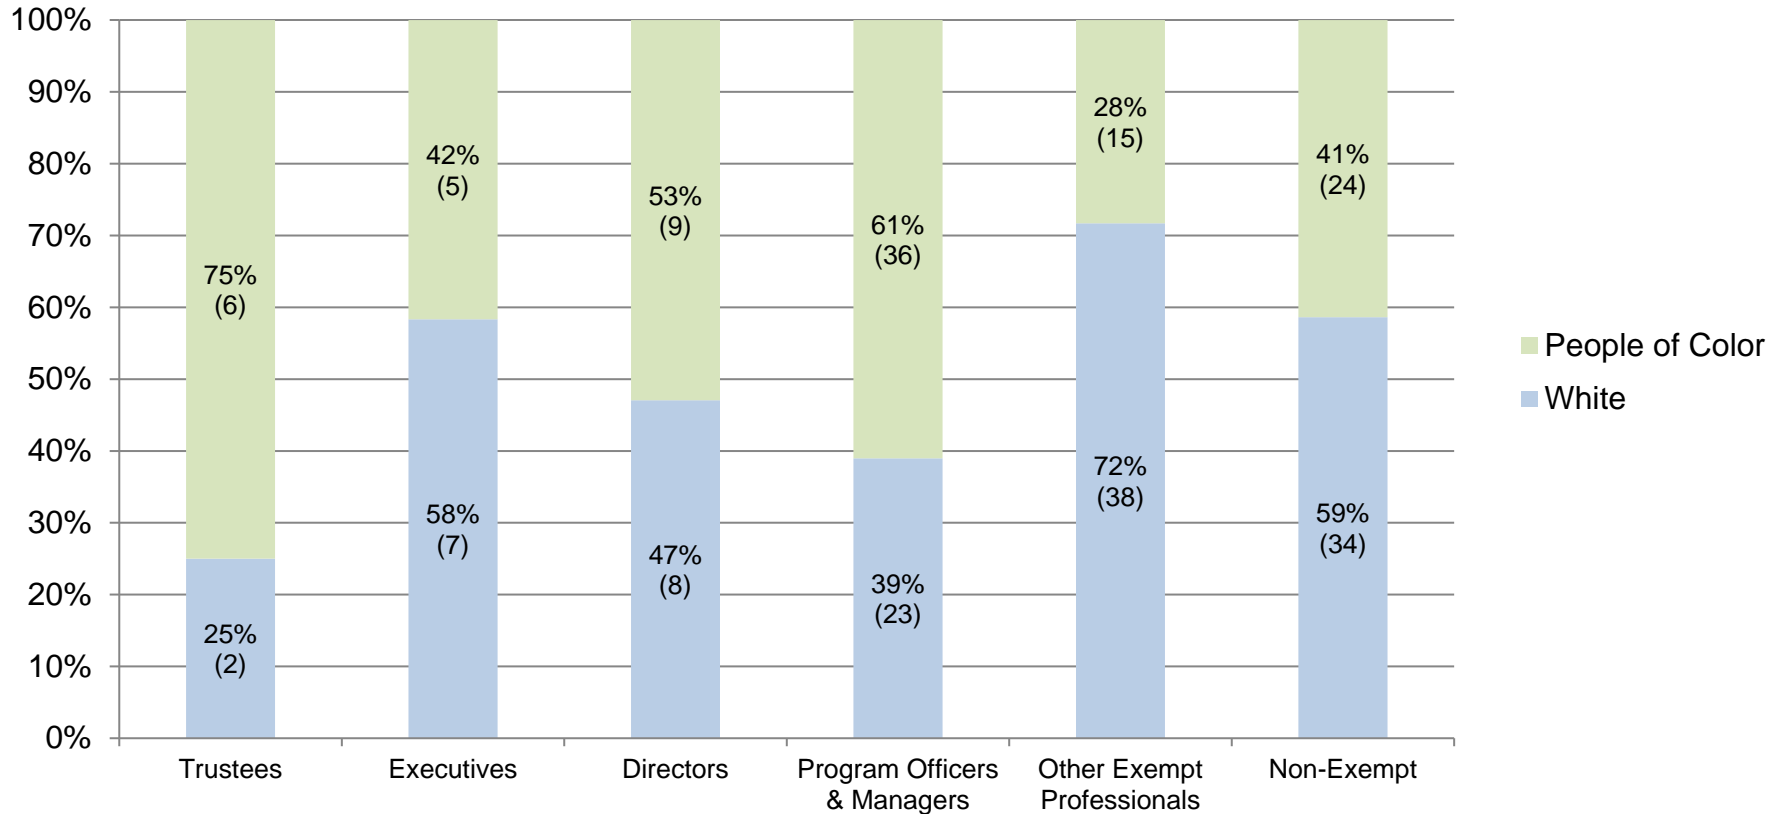

W.K. KELLOGG FOUNDATION U.S.-BASED WORKFORCE AND BOARD COMPOSITION REPORT

by Race/Ethnicity, Gender and Job Category

Aug. 31, 2019

A group of diverse professionals are sitting at an outdoor table in a courtyard, smiling and engaged in conversation. The scene is set in a bright, sunny outdoor environment with trees and a brick building in the background. The group consists of several individuals of various ethnicities and ages, all appearing to be in a professional setting. A dark blue semi-transparent banner is overlaid across the bottom half of the image, containing the title text in white. In the bottom right corner, there is a small orange square logo with the letters 'Wk' stacked above 'KF' in white.

WORKFORCE COMPOSITION AND CHANGE OVER TIME

U.S.-based Workforce Representation by Race/Ethnicity

10-Year Comparison (2008/09-2018/19)

U.S.-based Workforce Composition People of Color Staff Representation Trend 10-Year Period (2008/09-2018/19)

U.S.-based Workforce Composition by Race/Ethnicity 10-Year Comparison (2008/09-2018/19)

Note: Percentages may not equal 100% due to rounding.

U.S.-based Workforce Representation by Gender 10-Year Comparison (2008/09-2018/19)

WORKFORCE COMPOSITION BY JOB CATEGORY

U.S.-based Workforce Composition by Race/Ethnicity and Job Category as of August 31, 2019

U.S.-based Workforce Representation by Race/Ethnicity and Job Category 10-Year Comparison (2008/09-2018/19)