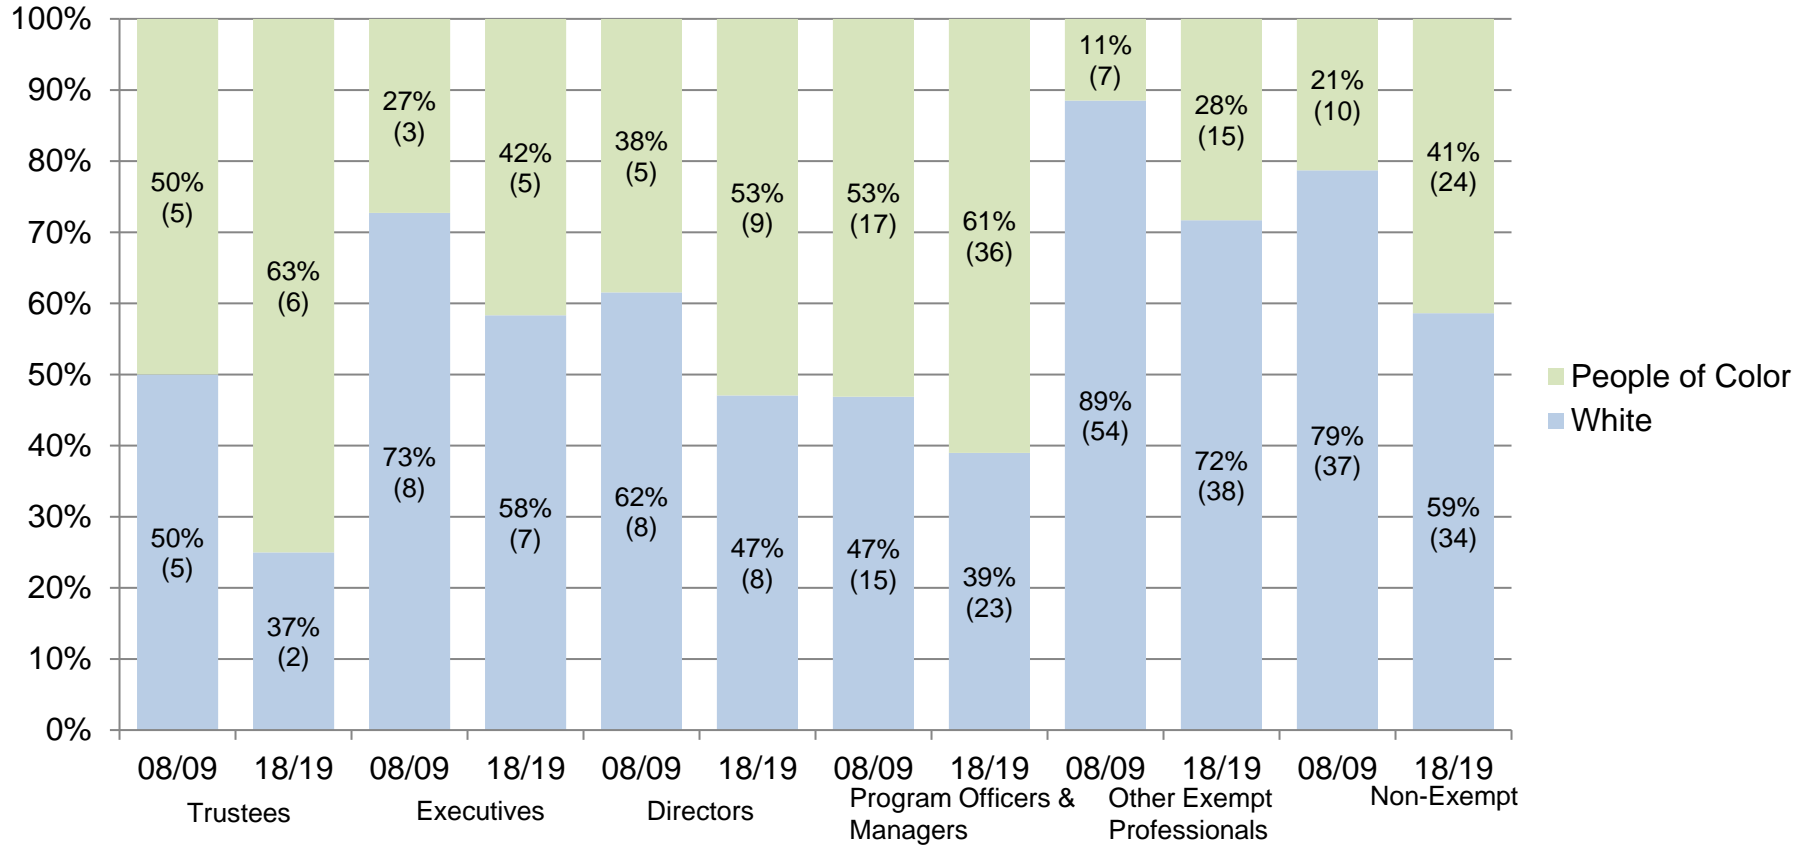

W.K. KELLOGG FOUNDATION U.S.-BASED WORKFORCE AND BOARD COMPOSITION REPORT

by Race/Ethnicity, Gender and Job Category

Aug. 31, 2019

A group of diverse professionals are sitting at an outdoor table in a courtyard, smiling and engaged in conversation. The scene is set in a bright, sunny outdoor environment with trees and a brick building in the background. The group consists of several individuals of various ethnicities and ages, all appearing to be in a professional setting. A dark blue semi-transparent banner is overlaid across the bottom half of the image, containing the title text in white. In the bottom right corner, there is a small orange square logo with the letters 'Wk' stacked above 'KF' in white.

WORKFORCE COMPOSITION AND CHANGE OVER TIME

U.S.-based Workforce Representation by Race/Ethnicity

10-Year Comparison (2008/09-2018/19)

U.S.-based Workforce Composition People of Color Staff Representation Trend 10-Year Period (2008/09-2018/19)

U.S.-based Workforce Composition by Race/Ethnicity 10-Year Comparison (2008/09-2018/19)

Note: Percentages may not equal 100% due to rounding.

U.S.-based Workforce Representation by Gender 10-Year Comparison (2008/09-2018/19)

WORKFORCE COMPOSITION BY JOB CATEGORY

U.S.-based Workforce Composition by Race/Ethnicity and Job Category as of August 31, 2019

U.S.-based Workforce Representation by Race/Ethnicity and Job Category 10-Year Comparison (2008/09-2018/19)