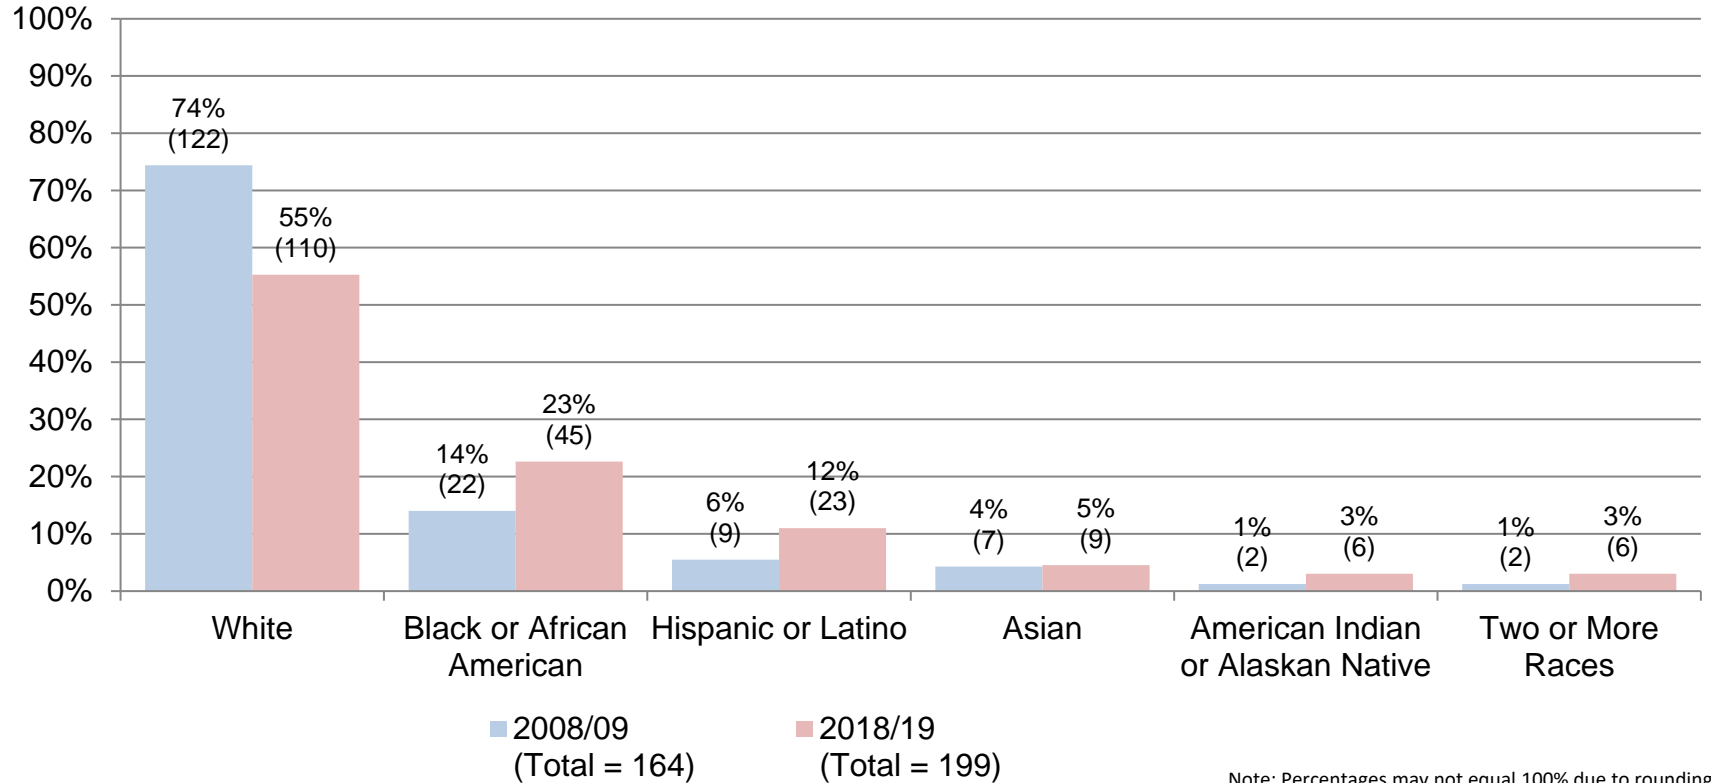

W.K. KELLOGG FOUNDATION U.S.-BASED WORKFORCE AND BOARD COMPOSITION REPORT

by Race/Ethnicity, Gender and Job Category

Aug. 31, 2019

A group of diverse professionals are sitting at an outdoor table in a courtyard, smiling and engaged in conversation. The scene is set in a bright, sunny outdoor environment with trees and a brick building in the background. The group consists of several individuals of various ethnicities and ages, all appearing to be in a professional setting. A dark blue semi-transparent banner is overlaid across the bottom half of the image, containing the title text in white. In the bottom right corner, there is a small orange square logo with the letters 'Wk' stacked above 'KF' in white.

WORKFORCE COMPOSITION AND CHANGE OVER TIME

U.S.-based Workforce Representation by Race/Ethnicity

10-Year Comparison (2008/09-2018/19)

U.S.-based Workforce Composition People of Color Staff Representation Trend 10-Year Period (2008/09-2018/19)

U.S.-based Workforce Composition by Race/Ethnicity 10-Year Comparison (2008/09-2018/19)

Note: Percentages may not equal 100% due to rounding.

U.S.-based Workforce Representation by Gender 10-Year Comparison (2008/09-2018/19)

WORKFORCE COMPOSITION BY JOB CATEGORY

U.S.-based Workforce Composition by Race/Ethnicity and Job Category as of August 31, 2019

U.S.-based Workforce Representation by Race/Ethnicity and Job Category 10-Year Comparison (2008/09-2018/19)