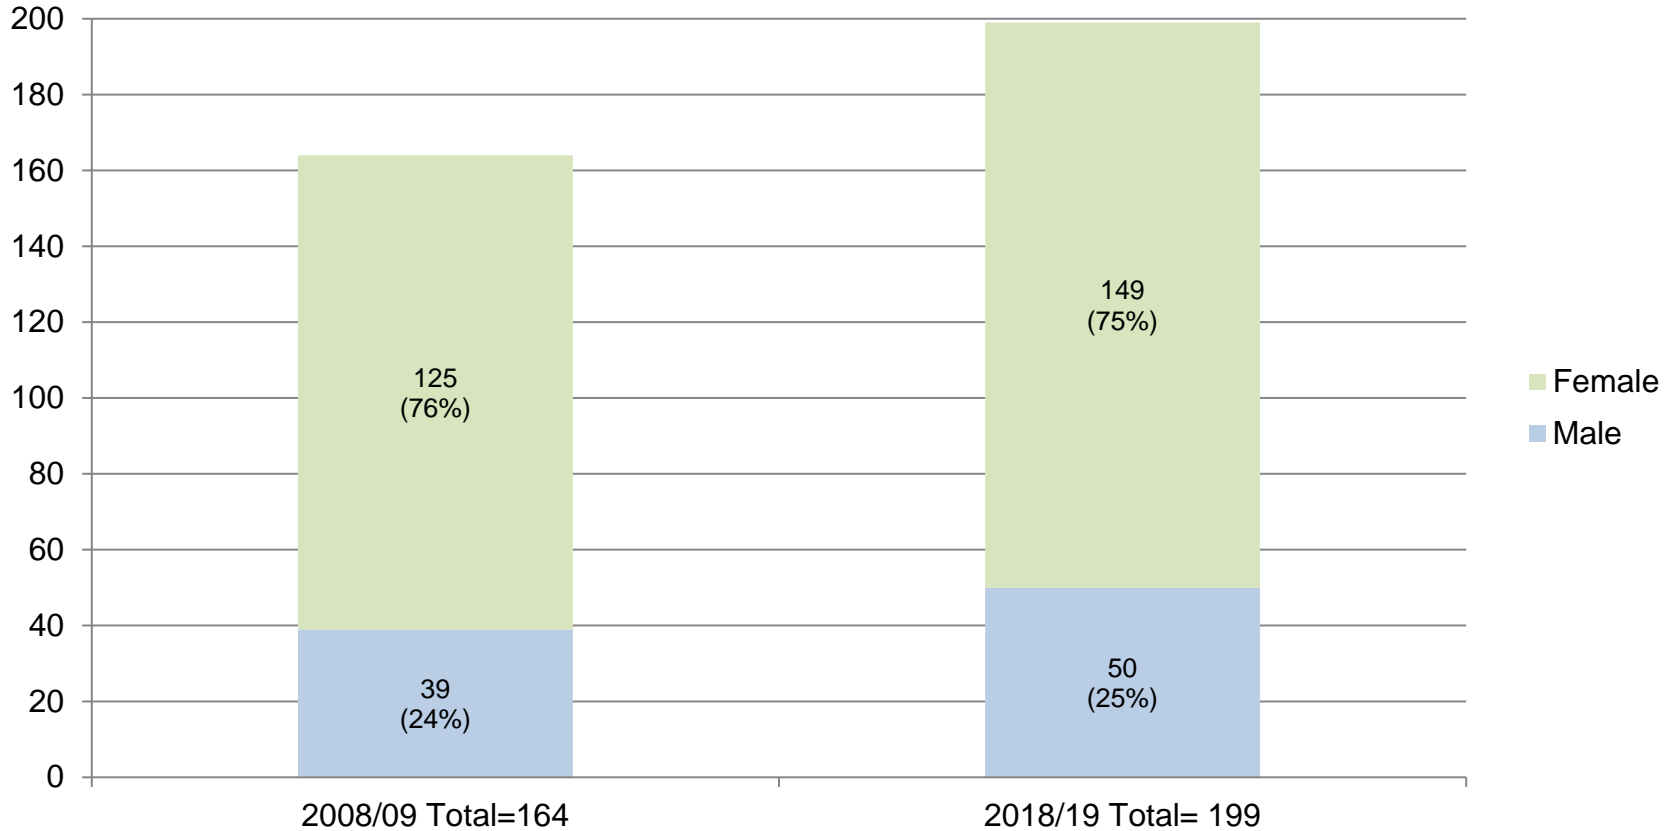

W.K. KELLOGG FOUNDATION U.S.-BASED WORKFORCE AND BOARD COMPOSITION REPORT

by Race/Ethnicity, Gender and Job Category

Aug. 31, 2019

A group of diverse professionals are sitting at an outdoor table in a courtyard, smiling and engaged in conversation. The scene is set in a bright, sunny outdoor environment with trees and a brick building in the background. The group consists of several individuals of various ethnicities and ages, all appearing to be in a professional setting. A dark blue semi-transparent banner is overlaid across the bottom half of the image, containing the title text in white. In the bottom right corner, there is a small orange square logo with the letters 'Wk' stacked above 'KF' in white.

WORKFORCE COMPOSITION AND CHANGE OVER TIME

U.S.-based Workforce Representation by Race/Ethnicity

10-Year Comparison (2008/09-2018/19)

U.S.-based Workforce Composition People of Color Staff Representation Trend 10-Year Period (2008/09-2018/19)

U.S.-based Workforce Composition by Race/Ethnicity 10-Year Comparison (2008/09-2018/19)

Note: Percentages may not equal 100% due to rounding.

U.S.-based Workforce Representation by Gender 10-Year Comparison (2008/09-2018/19)

WORKFORCE COMPOSITION BY JOB CATEGORY

U.S.-based Workforce Composition by Race/Ethnicity and Job Category as of August 31, 2019

U.S.-based Workforce Representation by Race/Ethnicity and Job Category 10-Year Comparison (2008/09-2018/19)