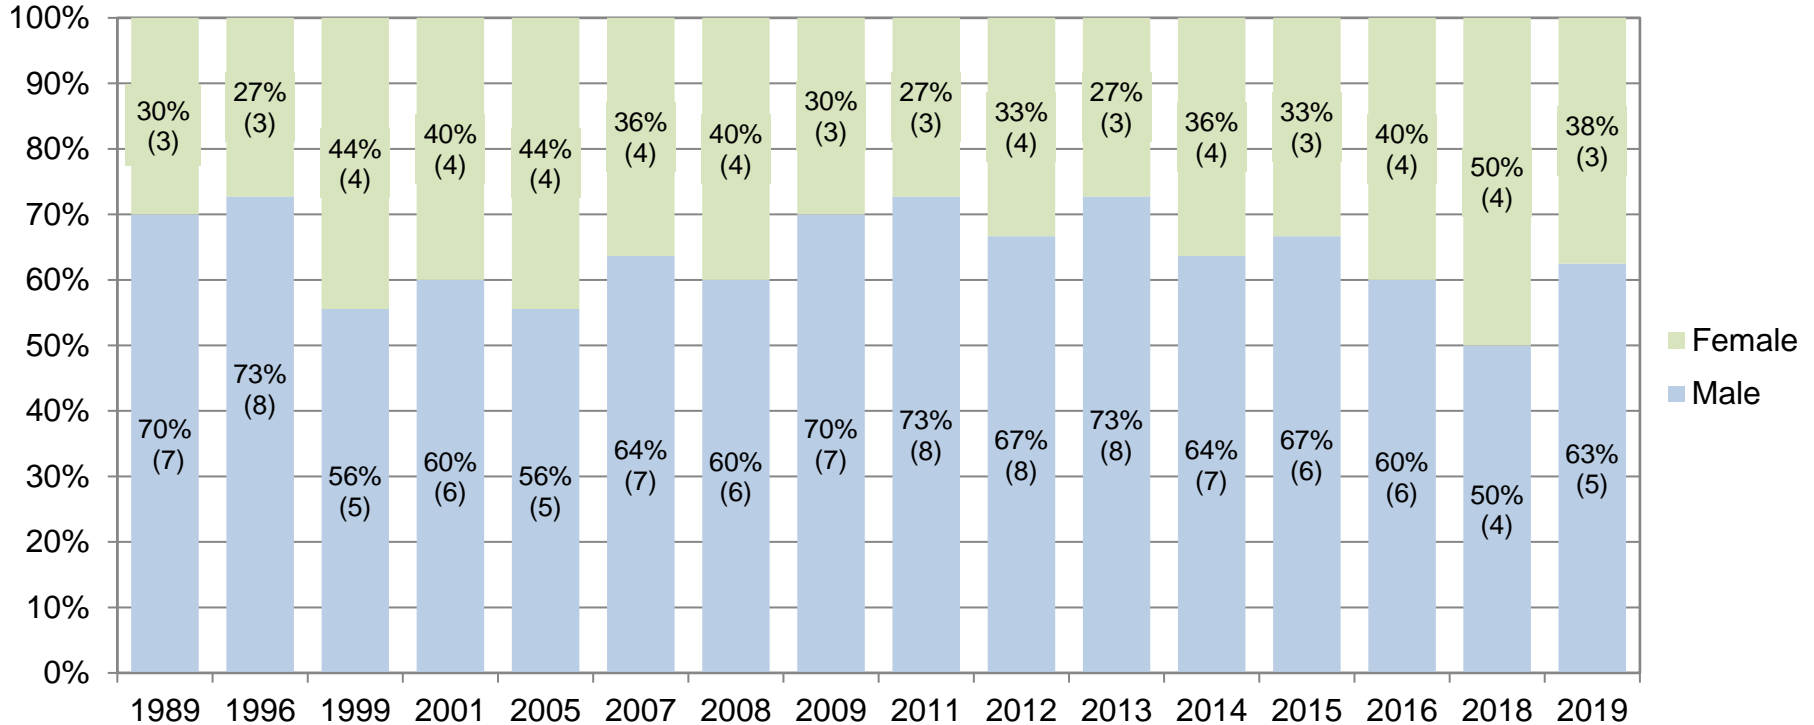

WORKFORCE COMPOSITION AND CHANGE OVER TIME

U.S.-based Workforce Representation by Race/Ethnicity

10-Year Comparison (2008/09-2018/19)

U.S.-based Workforce Composition People of Color Staff Representation Trend 10-Year Period (2008/09-2018/19)

WORKFORCE COMPOSITION BY JOB CATEGORY

U.S.-based Workforce Composition by Race/Ethnicity and Job Category as of August 31, 2019

U.S.-based Workforce Representation by Race/Ethnicity and Job Category 10-Year Comparison (2008/09-2018/19)

U.S.-based Workforce Composition by Gender and Job Category as of August 31, 2019

U.S.-based Workforce Composition by Gender and Job Category 10-Year Comparison (2008/09-2018/19)

BOARD COMPOSITION

Board of Trustees Race/Ethnicity Composition 30-Year Period (1989-2019)

Note: No data is shown for years in which there were no changes. Percentages may not equal 100% due to rounding.

Board of Trustees Gender Composition 30-Year Period (1989-2019)

Note: No data is shown for years in which there were no changes