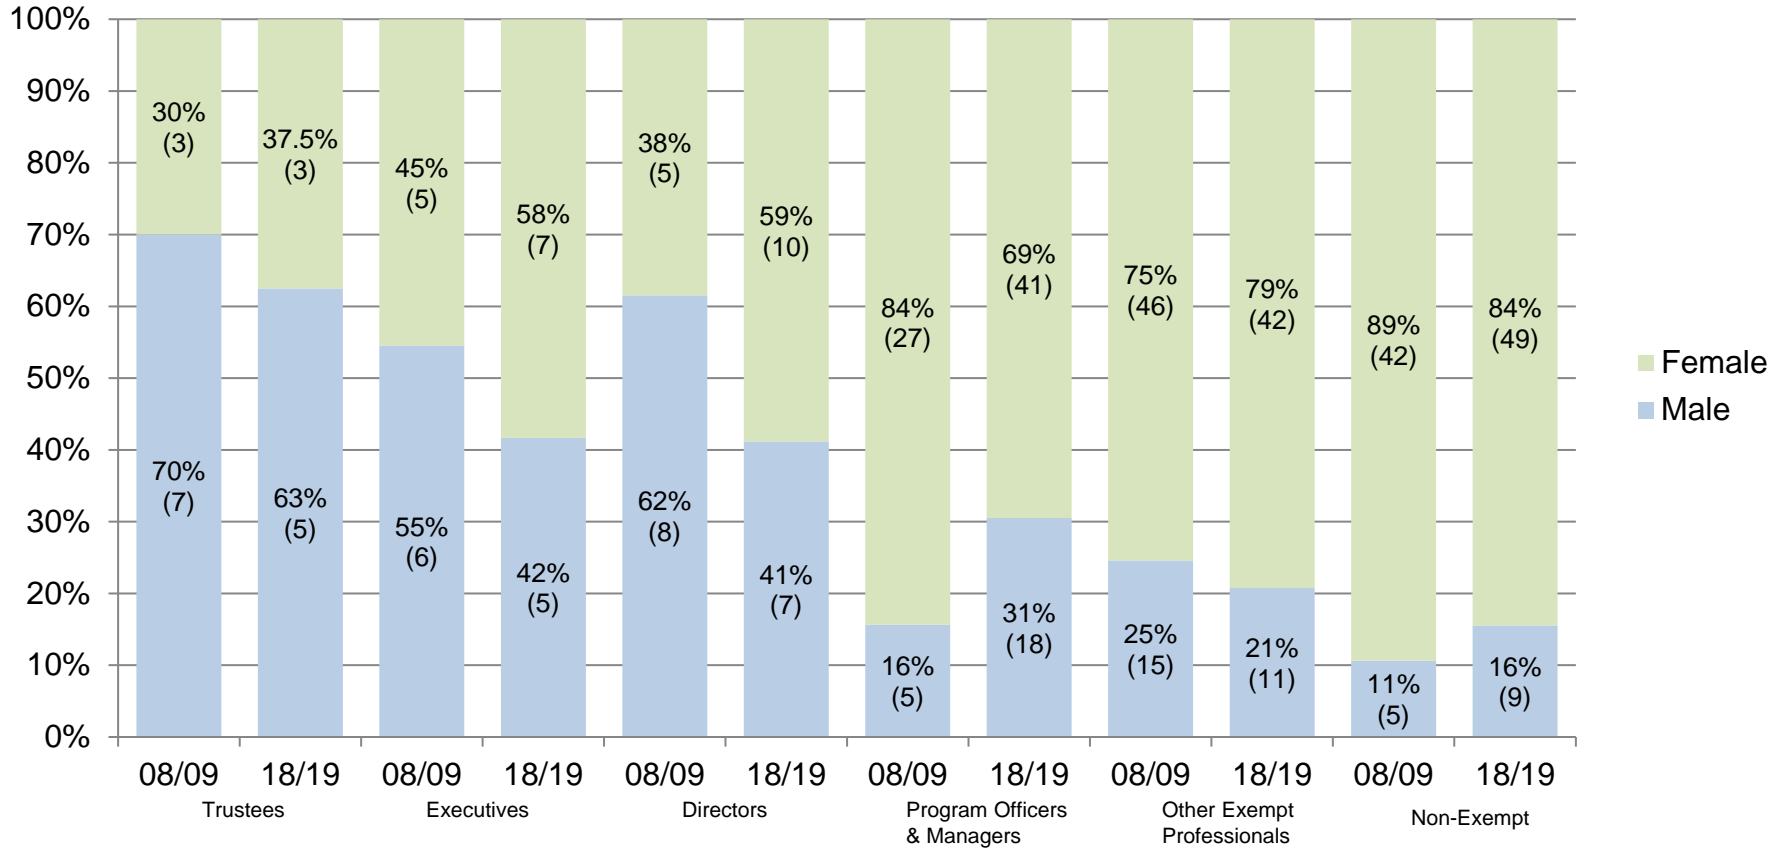

WORKFORCE COMPOSITION AND CHANGE OVER TIME

U.S.-based Workforce Representation by Race/Ethnicity

10-Year Comparison (2008/09-2018/19)

U.S.-based Workforce Composition People of Color Staff Representation Trend 10-Year Period (2008/09-2018/19)

U.S.-based Workforce Composition by Race/Ethnicity 10-Year Comparison (2008/09-2018/19)

Note: Percentages may not equal 100% due to rounding.

U.S.-based Workforce Representation by Gender 10-Year Comparison (2008/09-2018/19)

WORKFORCE COMPOSITION BY JOB CATEGORY

U.S.-based Workforce Composition by Race/Ethnicity and Job Category as of August 31, 2019

U.S.-based Workforce Representation by Race/Ethnicity and Job Category 10-Year Comparison (2008/09-2018/19)

U.S.-based Workforce Composition by Gender and Job Category as of August 31, 2019

U.S.-based Workforce Composition by Gender and Job Category 10-Year Comparison (2008/09-2018/19)

BOARD COMPOSITION

Board of Trustees Race/Ethnicity Composition 30-Year Period (1989-2019)