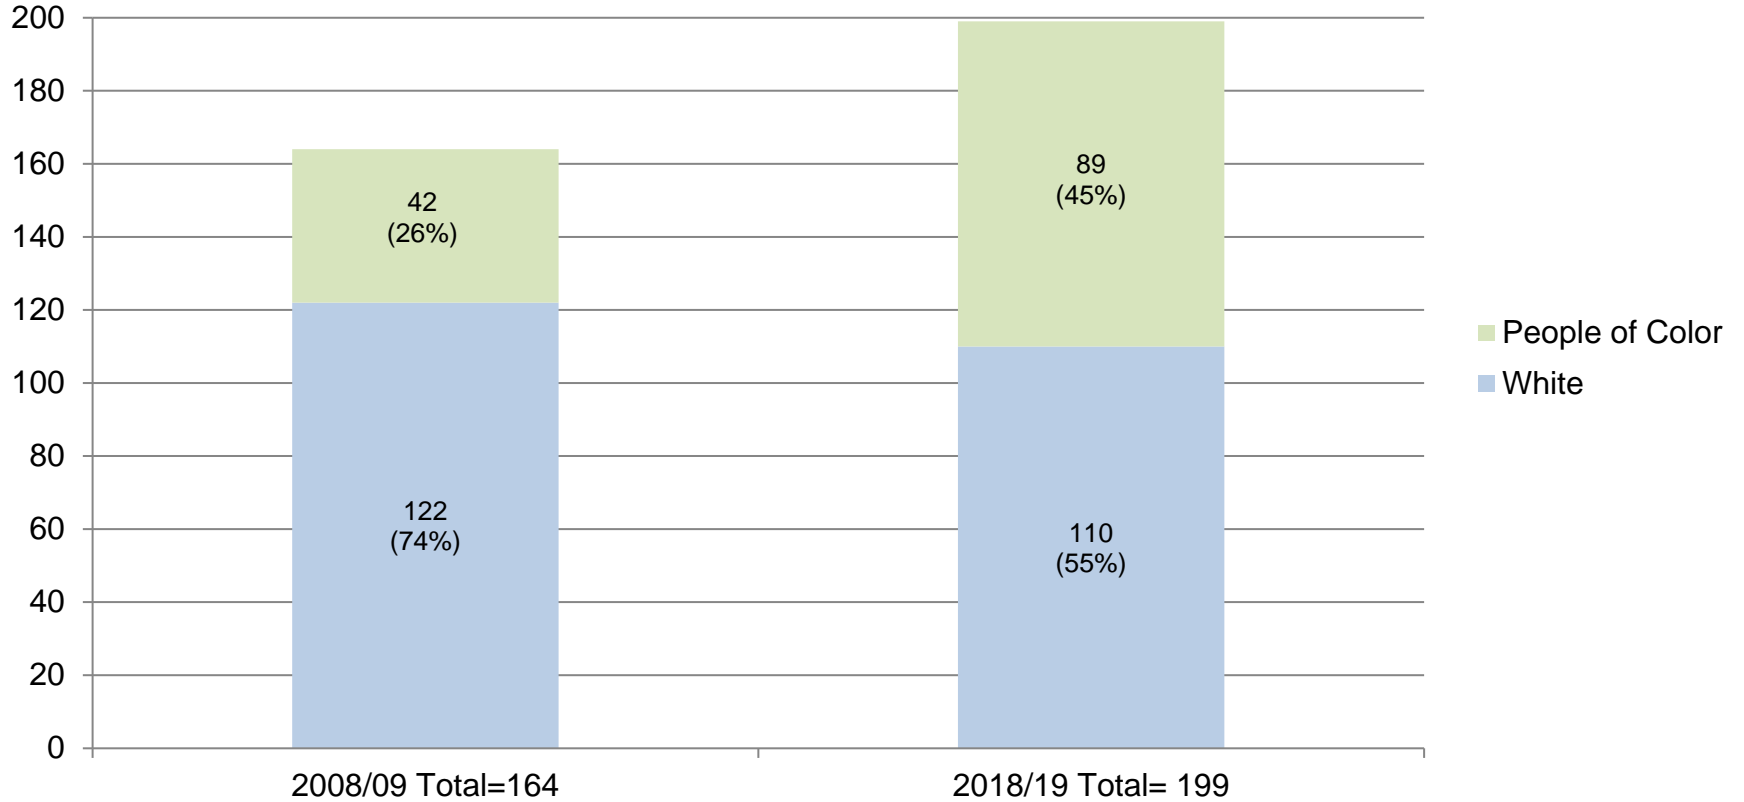

W.K. KELLOGG FOUNDATION U.S.-BASED WORKFORCE AND BOARD COMPOSITION REPORT

by Race/Ethnicity, Gender and Job Category

Aug. 31, 2019

A group of diverse professionals are sitting at an outdoor table in a courtyard, smiling and engaged in conversation. The scene is set in a bright, sunny outdoor environment with trees and a brick building in the background. The group consists of several individuals of various ethnicities and ages, all appearing to be in a professional setting. A dark blue semi-transparent banner is overlaid across the bottom half of the image, containing the title text in white. In the bottom right corner, there is a small orange square logo with the letters 'Wk' stacked above 'KF' in white.

WORKFORCE COMPOSITION AND CHANGE OVER TIME

U.S.-based Workforce Representation by Race/Ethnicity

10-Year Comparison (2008/09-2018/19)

U.S.-based Workforce Composition People of Color Staff Representation Trend 10-Year Period (2008/09-2018/19)

U.S.-based Workforce Composition by Race/Ethnicity 10-Year Comparison (2008/09-2018/19)

Note: Percentages may not equal 100% due to rounding.

U.S.-based Workforce Representation by Gender 10-Year Comparison (2008/09-2018/19)

WORKFORCE COMPOSITION BY JOB CATEGORY

U.S.-based Workforce Composition by Race/Ethnicity and Job Category as of August 31, 2019

U.S.-based Workforce Representation by Race/Ethnicity and Job Category 10-Year Comparison (2008/09-2018/19)