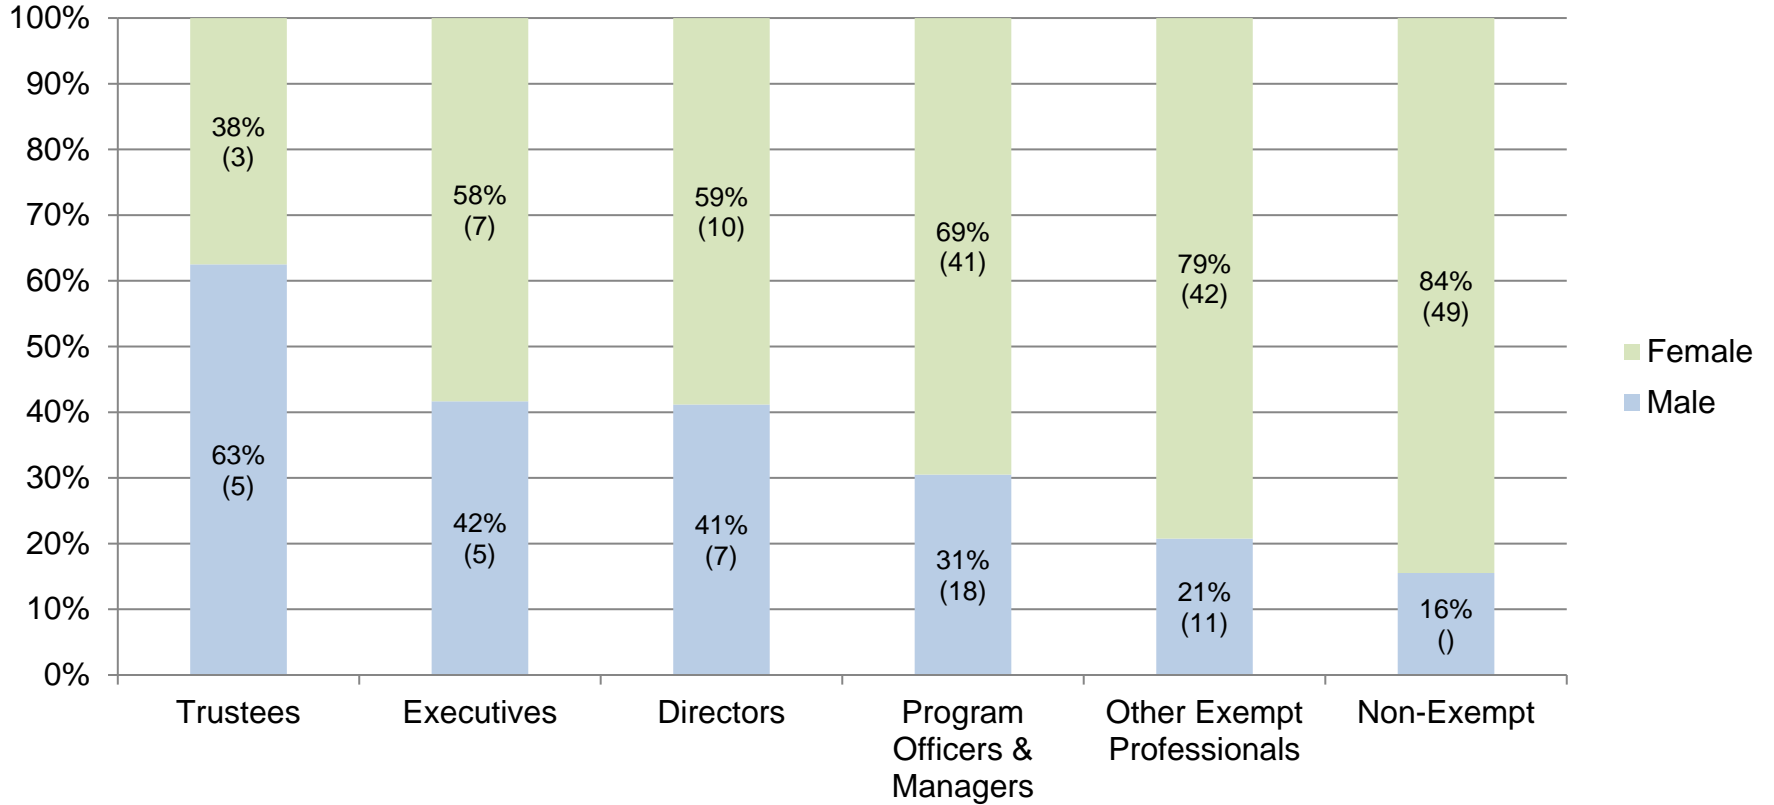

WORKFORCE COMPOSITION AND CHANGE OVER TIME

U.S.-based Workforce Representation by Race/Ethnicity

10-Year Comparison (2008/09-2018/19)

U.S.-based Workforce Composition People of Color Staff Representation Trend 10-Year Period (2008/09-2018/19)

U.S.-based Workforce Composition by Race/Ethnicity 10-Year Comparison (2008/09-2018/19)

Note: Percentages may not equal 100% due to rounding.

U.S.-based Workforce Representation by Gender 10-Year Comparison (2008/09-2018/19)

WORKFORCE COMPOSITION BY JOB CATEGORY

U.S.-based Workforce Composition by Race/Ethnicity and Job Category as of August 31, 2019

U.S.-based Workforce Representation by Race/Ethnicity and Job Category 10-Year Comparison (2008/09-2018/19)

U.S.-based Workforce Composition by Gender and Job Category as of August 31, 2019

U.S.-based Workforce Composition by Gender and Job Category 10-Year Comparison (2008/09-2018/19)

BOARD COMPOSITION

Board of Trustees Race/Ethnicity Composition 30-Year Period (1989-2019)