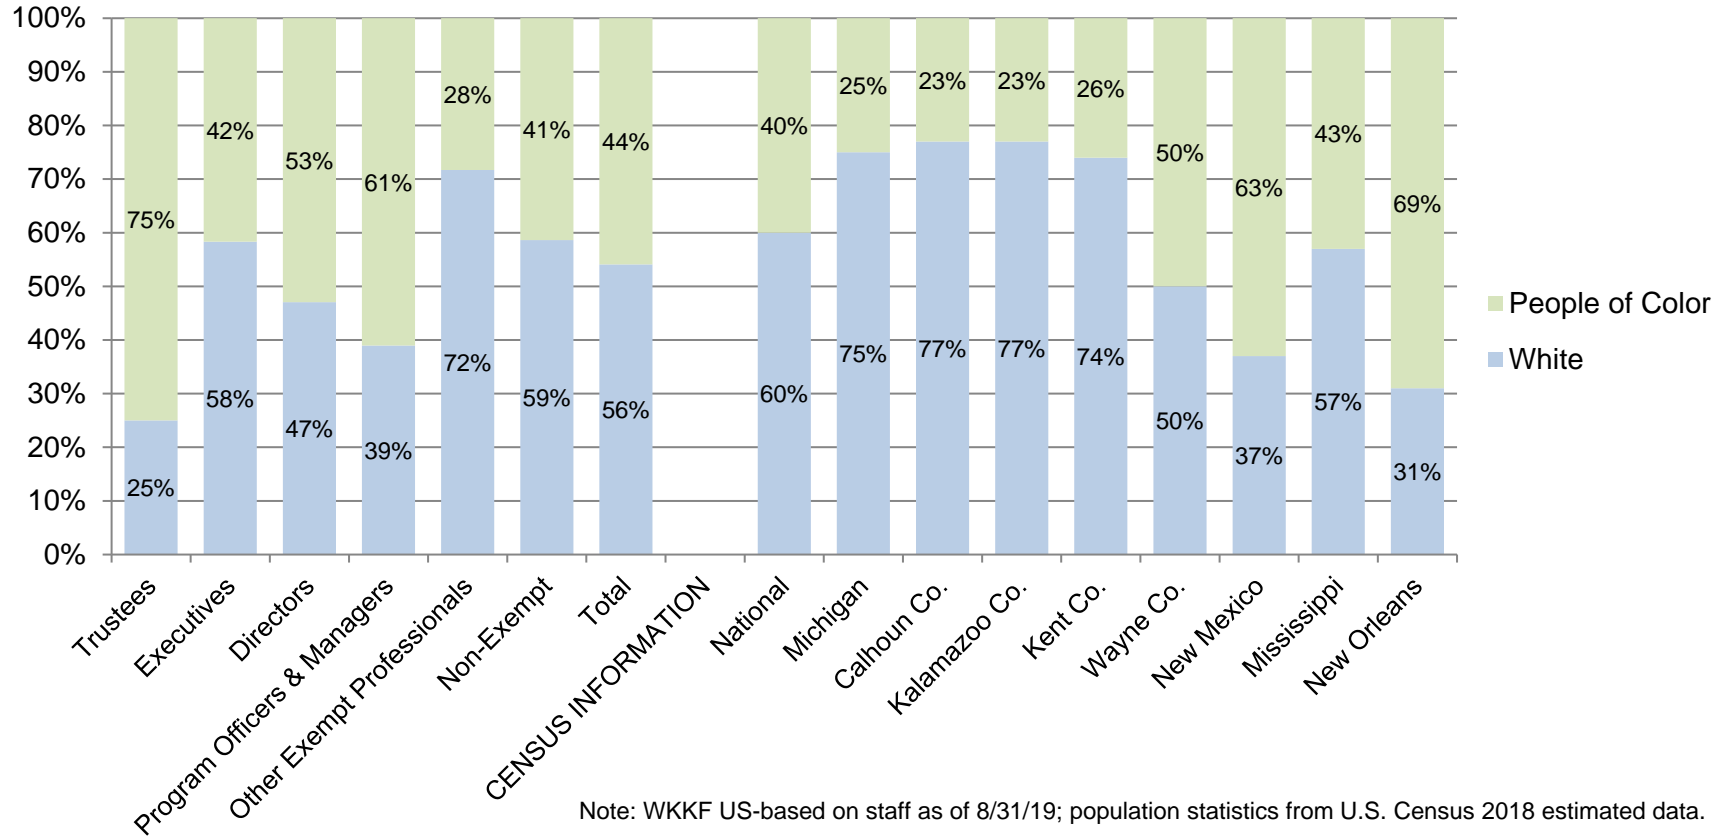

U.S.-based Workforce Compared to Select Population Statistics by Race/Ethnicity

Note: WKKF US-based on staff as of 8/31/19; population statistics from U.S. Census 2018 estimated data.